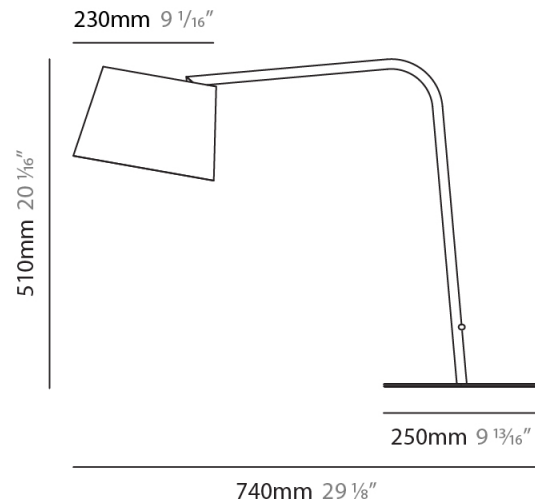

EXCENTRICA PORTABLE

D54048- -

base number   Finish Options   Finish Options

1. To build a product code in our configurator select the specify button on the base model # product page
2. To build a manual product code on this datasheet choose from the options listed below in blue font and add the suffix to the base model #

GENERAL

Series: Excentrica
Brand: Fambuena
Division: Design
Mounting Type: Portable
Mounting Location: Table
Subcategory: Table

PHYSICAL

Shape: Cylinder
Diameter (mm): 230
Diameter (in): 9 1/16
Height (mm): 510
Height (in): 20 1/16
Extension (mm): 740
Extension (in): 29 1/8
Light Distribution: Direct
Diffuser: Cotton Shade
Fixture Finish: BRA / PWT
Holder Finish: BLM / WHM
Fixture Material: Metal / Marble
Upon Request: Bolt Down

ELECTRICAL

Number of Lamps: 1
Lamp Type: LED Retrofit
Lamp Shape: B10
Bulb Included: Bulb Not Included
Max. Wattage Per Lamp (W): 4
Lamp Base: E12
Input Voltage (V): 120

LED

OPTICAL

RATINGS AND CERTIFICATIONS

Certified By: Certified for North American Standards
IP rating: IP20

PROJECT _____
TYPE _____
SPECIFIER _____
QUANTITY _____
DATE _____