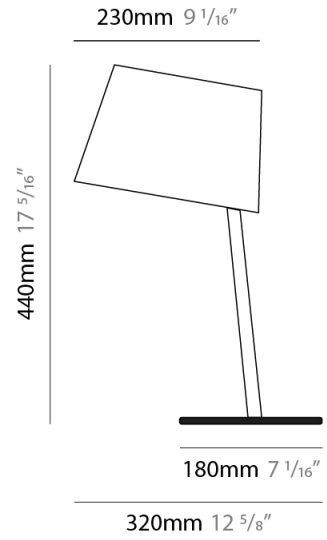

EXCENTRICA PORTABLE

D54047- -

base number   Finish Options   Finish Options

1. To build a product code in our configurator select the specify button on the base model # product page
2. To build a manual product code on this datasheet choose from the options listed below in blue font and add the suffix to the base model #

GENERAL

Series: Excentrica
Brand: Fambuena
Division: Design
Mounting Type: Portable
Mounting Location: Table
Subcategory: Table

PHYSICAL

Shape: Cylinder
Diameter (mm): 230
Diameter (in): 9 1/16
Height (mm): 440
Height (in): 17 5/16
Light Distribution: Direct
Diffuser: Cotton Shade
Fixture Finish: [BRA / PWT](#)
Holder Finish: [BLM / WHM](#)
Fixture Material: Metal / Marble
Upon Request: Bolt Down

ELECTRICAL

Number of Lamps: 1
Lamp Type: LED Retrofit
Lamp Shape: B10
Bulb Included: Bulb Not Included
Max. Wattage Per Lamp (W): 4
Lamp Base: E12
Input Voltage (V): 120

LED

OPTICAL

RATINGS AND CERTIFICATIONS

Certified By: Certified for North American Standards
IP rating: IP20

PROJECT
TYPE
SPECIFIER
QUANTITY
DATE